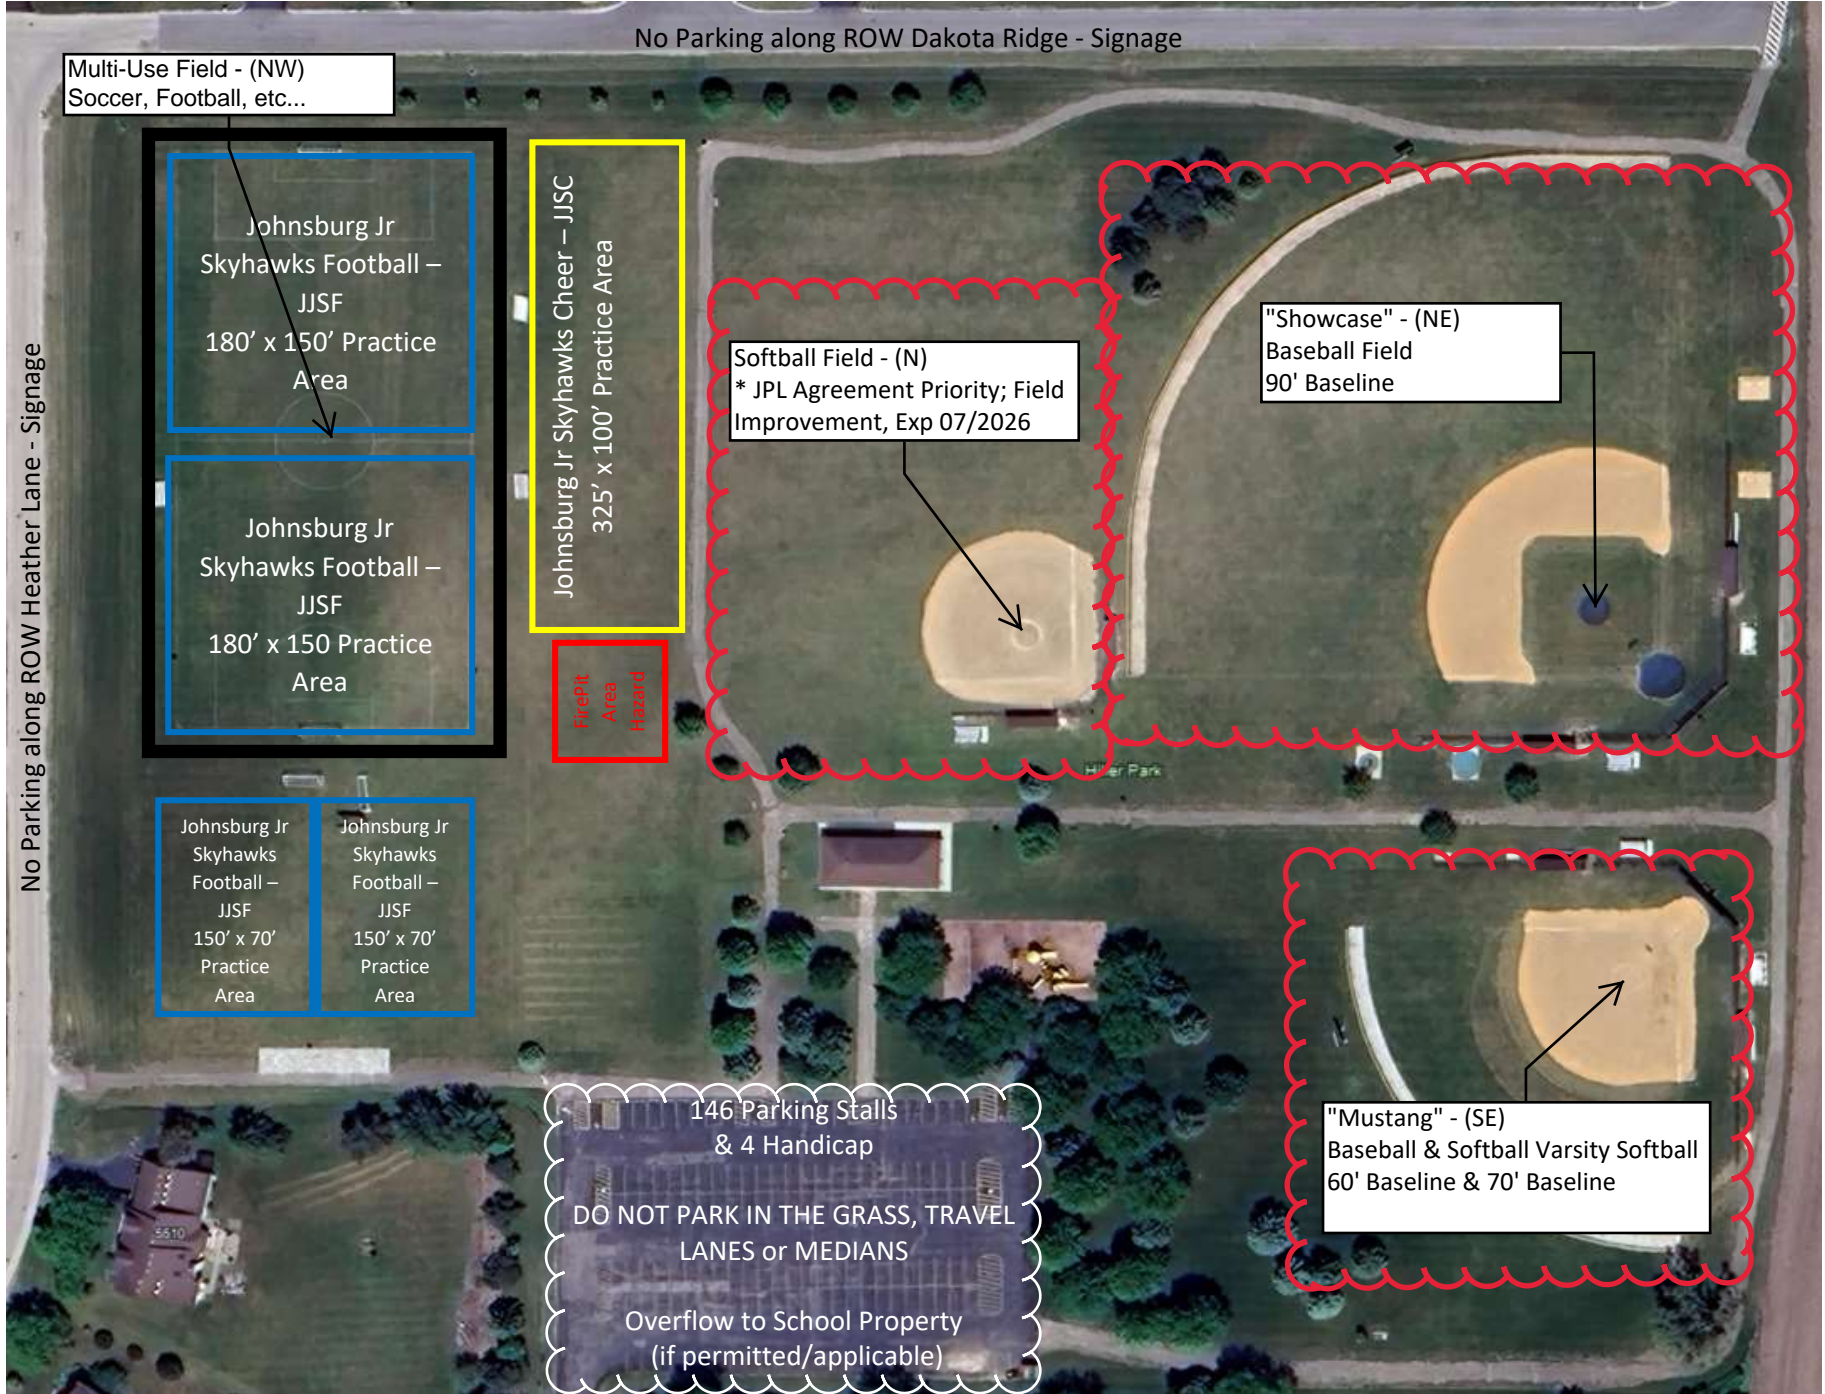

Exhibit – Hiller Park (5500 Skyhawk Lane) (Parcel 10-06-100-010)

March 2026

March 2026							April 2026						
Su	Mo	Tu	We	Th	Fr	Sa	Su	Mo	Tu	We	Th	Fr	Sa
1	2	3	4	5	6	7				1	2	3	4
8	9	10	11	12	13	14	5	6	7	8	9	10	11
15	16	17	18	19	20	21	12	13	14	15	16	17	18
22	23	24	25	26	27	28	19	20	21	22	23	24	25
29	30	31					26	27	28	29	30		

SUNDAY	MONDAY	TUESDAY	WEDNESDAY	THURSDAY	FRIDAY	SATURDAY
Mar 1	2	3	4	5	6	7
8	9	10	11	12	13	14
15	16	17 9:00am Hiller Park Parking Lot (South portion) - IL Air Team MTU via OPUS Inspection Technologies	18 9:00am Hiller Park Parking Lot (South portion) - IL Air Team MTU via OPUS Inspection Technologies	19 9:00am Hiller Park Parking Lot (South portion) - IL Air Team MTU via OPUS Inspection Technologies	20 9:00am Hiller Park Parking Lot (South portion) - IL Air Team MTU via OPUS Inspection Technologies	21 9:00am Hiller Park Parking Lot (South portion) - IL Air Team MTU via OPUS Inspection Technologies
22	23	24	25	26	27	28
29	30 4:00pm JPL Travel League (Mustang) 4:00pm JPL Travel League (Softball Field) 4:00pm NUFC Soccer (Sunnyside Memorail)	31 4:00pm JBBL Travel League (Mustang) 4:00pm JPL Travel League (Softball Field) 4:00pm NUFC Soccer (Sunnyside Memorail)	Apr 1	2	3	4